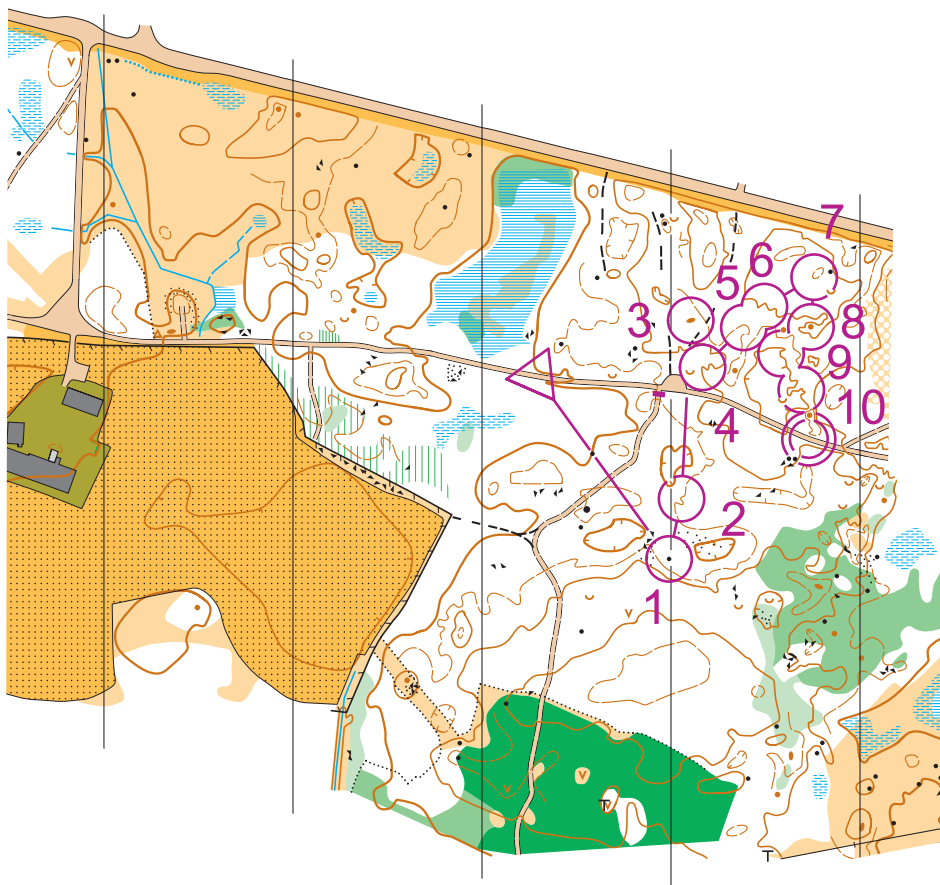

Map: Gammelvegen

Published by Løten o-lag and Ringsaker o-klubb

Scale 1:4000

Contour interval 2,5 m

Published 2021

Mapped and drawn by: Geir Myhr Øien

Maximum time limit: 114 minutes

Day 1	0,9 km		
▷	/		
1 A-B	▲		○
2 A-C		⌋	○
3 A-D	•		○
4 A-D	←	⌋	○
5 A-D	∩		○
6 A-E		∩	
7 A-E	○		○
8 A-E	•		
9 A-E		⌋	○
10 A-C		∩	○
○	30 m	⊗	
○	480 m	--->▷	

Nordic Match TrailO, day 1
18.09.2021
part 1

Local map symbol:

▲ Ant hill

Planner: Geir Myhr Øien
National Adviser: Jon-Anders Bordal
IOF Adviser: Lennart Wahlgren